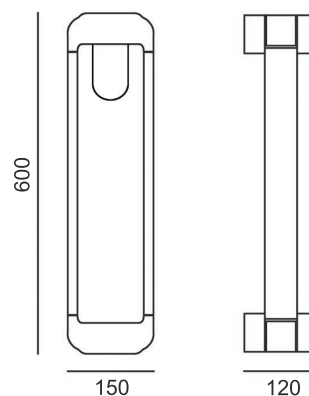

TECHNICAL DATA

**TYPE**

Professional LED for Exterior Lighting.

<b>Model:</b>	Ucello 2.0
<b>Format:</b>	Rectangular
<b>Location:</b>	Exterior
<b>Wattage:</b>	-
<b>Materials:</b>	Aluminium
<b>Led Color:</b>	3000K / 4000K / 6500K
<b>Product Dimension:</b>	600*150*120mm
<b>IP Code:</b>	54
<b>Fixation:</b>	Surface
<b>CRI :</b>	80
<b>Lumen Output:</b>	-
<b>Frequency:</b>	50/60 Hz
<b>Beam Angle:</b>	L°

DIMENSION DRAW

**OUTDOOR**